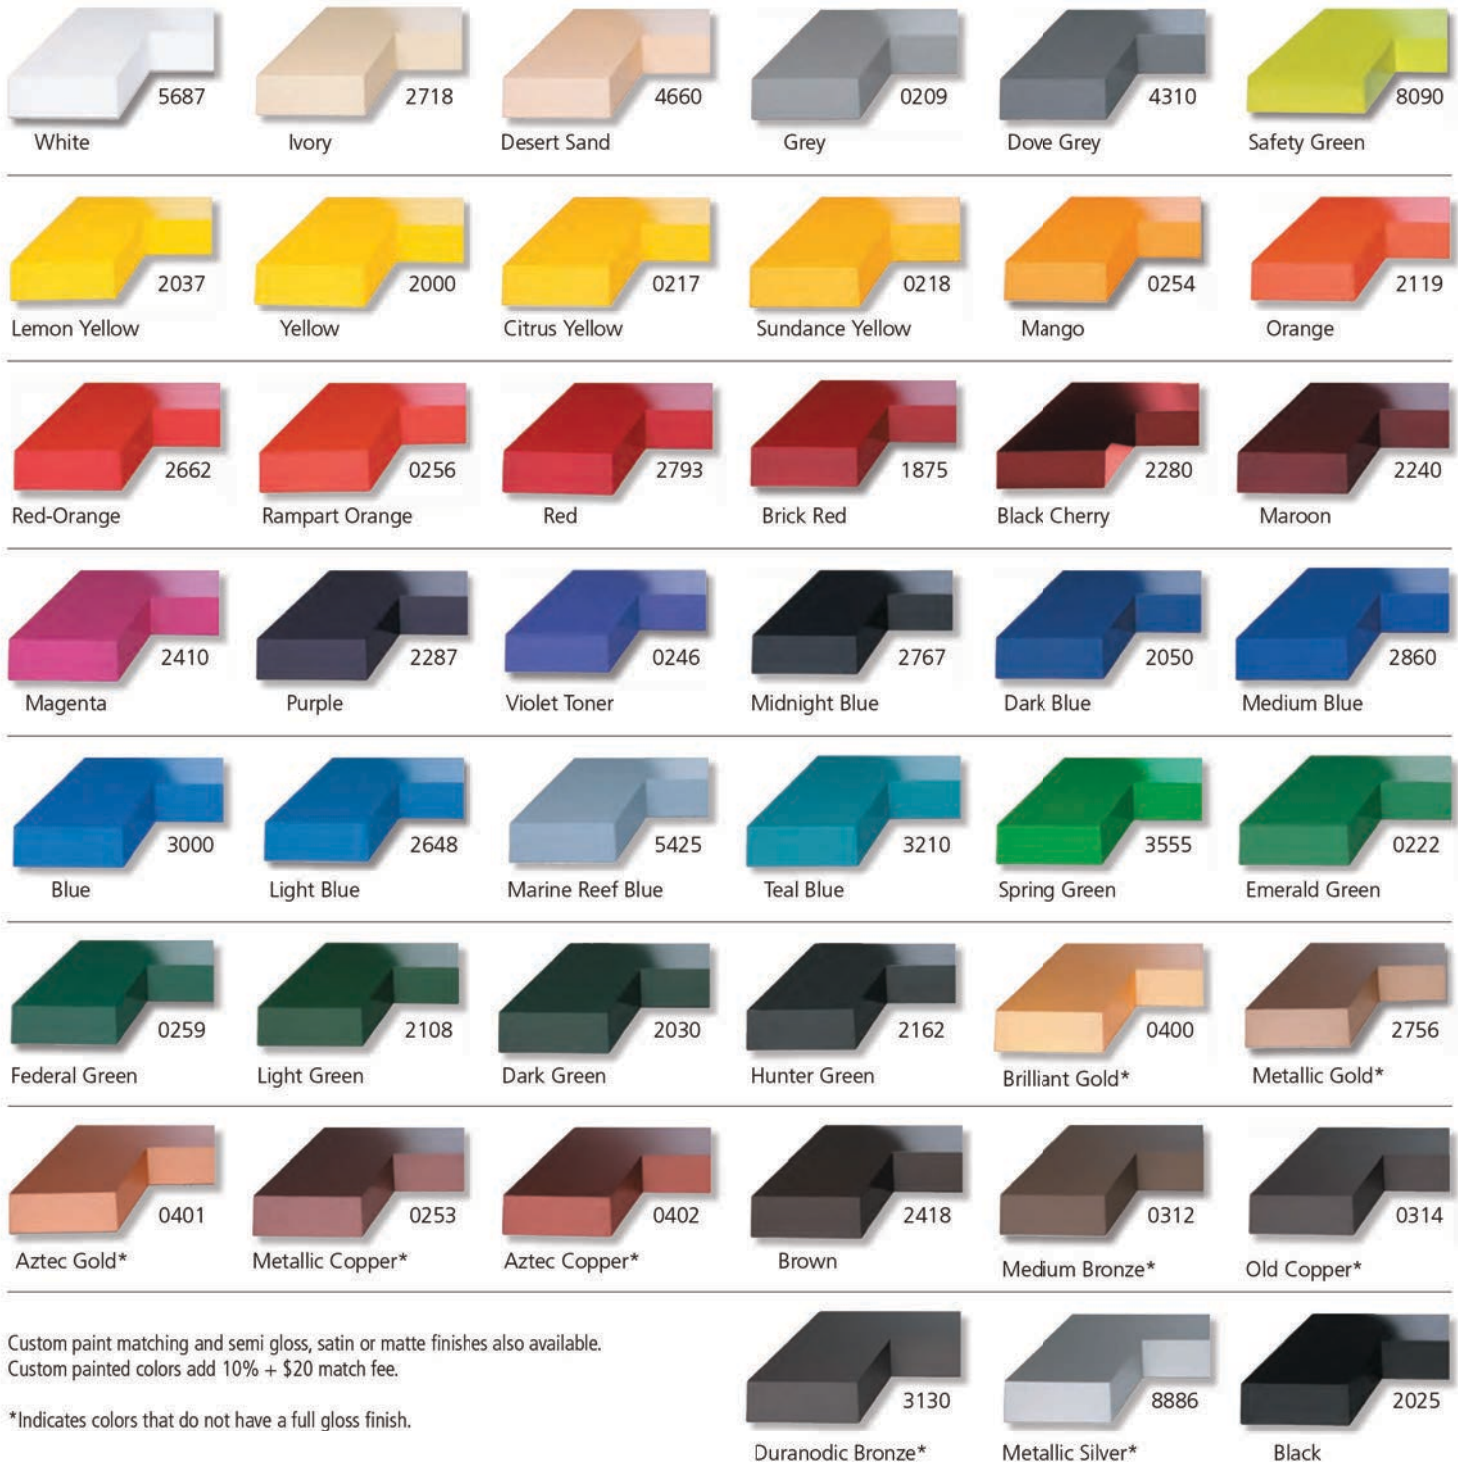

45 Standard Painted Colors - (Add 10% to Aluminum Price)

Custom paint matching and semi gloss, satin or matte finishes also available.
 Custom painted colors add 10% + \$20 match fee.

*Indicates colors that do not have a full gloss finish.

Unlimited Painted Colors & Sheens

- Gloss
- Semi Gloss
- Paint Matching (\$20/color) Gemini can match your paint company formula, PMS #, or physical sample
- Satin
- Matte
- Letter returns may also be painted a different color than faces. An additional charge will apply